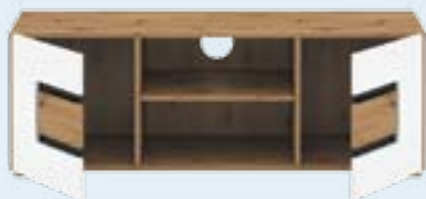

**Pawel F**  
wardrobe 2 doors

Height	Width	Depth
1954	900	556

**Pawel N**  
wardrobe with shelves 2 doors

Height	Width	Depth
1594	900	373

**Pawel C**   
low glass cupboard 1 door 1 glass

Height	Width	Depth
1594	900	373