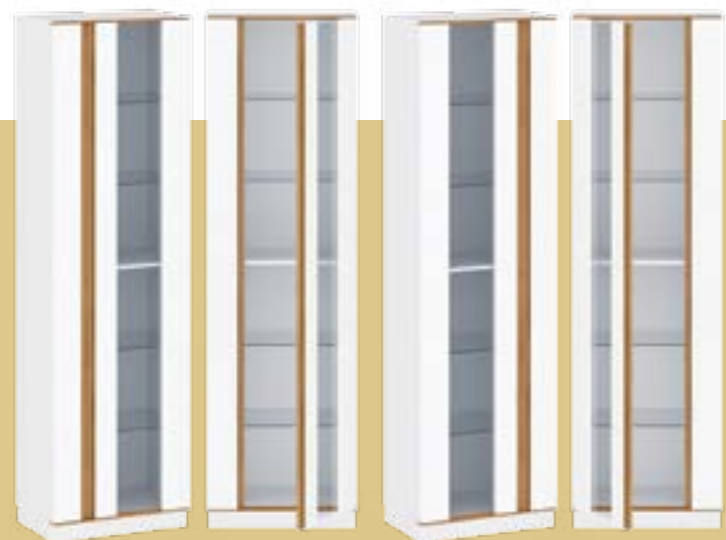

**Vigo U**

shelf 1m

Height	Width	Depth
210	1000	200

**Vigo T**

coffee table

Height	Width	Depth
355	900	600

**Vigo J**

hanging cupboard

Height	Width	Depth
400	1560	320

**Vigo D**

shelf 1.5 m

Height	Width	Depth
210	1500	200

ALLES

- Colour: nimfea alba
- Corpus: high-quality 16 mm laminated particleboard
- Edge: ABS 0,45 mm
- Fronts: 22 mm laminated particleboard in colour nimfea alba
- Loops: overhead and semi-overhead loops (without slow closing mechanism)
- Drawers: ball mechanism
- Additional: set of LED lightning for elements is possible