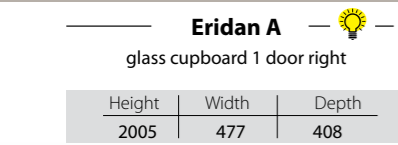

Eridan A
glass cupboard 1 door right

Height	Width	Depth
2005	477	408