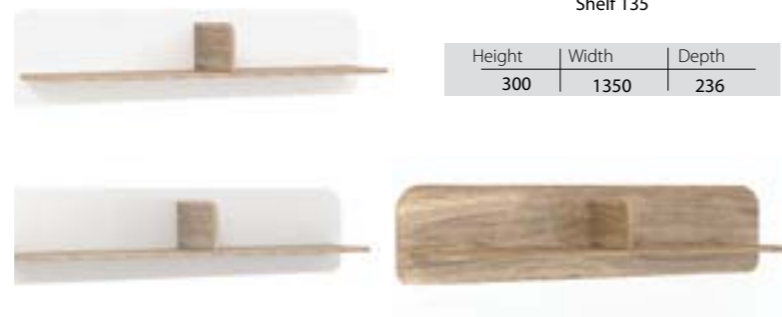

# MULATTO

**MULATTO A1** — ☀️  
Glass cupboard 2 doors 1 drawer left

**MULATTO A2** — ☀️  
Glass cupboard 2 doors 1 drawer right

Height	Width	Depth
2000	550	420

**MULATTO B**  
RTV 3 drawers

Height	Width	Depth
452	1347	450