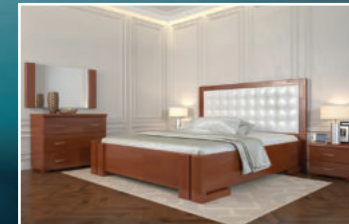

яблуня
локарно apple
locarno