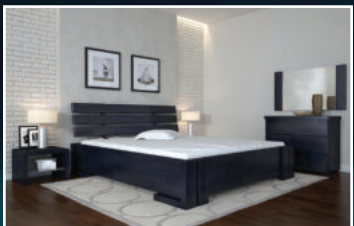

венге магія / wenge magic