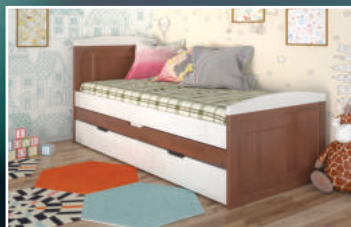

яблуня
локарно apple
locarno