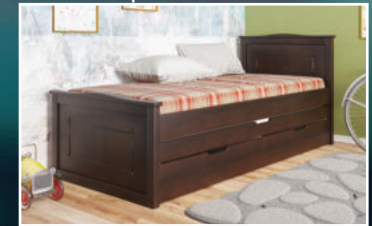

Mattress base: orthopedic slats 5.3 cm wide. The distance between the slats is up to 3.8 cm.

ATTENTION: the bed is sold only with drawers.

вільха / alder

яблуня  
локарно apple  
locarno

горіх / walnut

темний  
горіх dark  
walnut