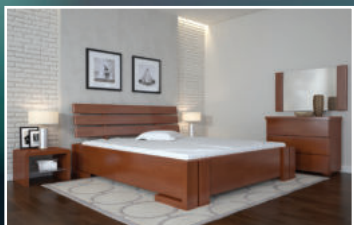

яблуна
локарно apple
locarno