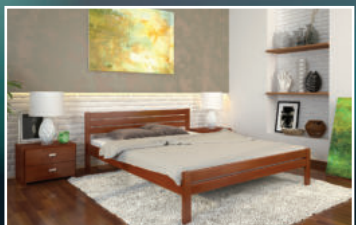

яблуна
локарно apple
locarno