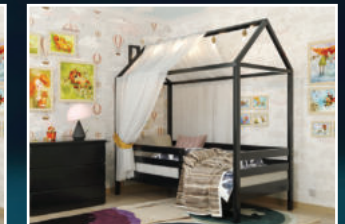

венге / wenge

Bed size:

80 x 190 cm.

Overall dimensions:

length: 198;

width: 86,5.

Head height: 183 cm.

Height of safety element: 70 cm.

Height of the tsarg: 22,5 cm.

Height of the top of the tsarg: 41 cm.

Wood species: pine, beech.

Coverage: Hypoallergenic lacquer of Italian manufacture.

Basement under the mattress: orthopedic lamellae with a width of 5.3 cm. The distance between the lamellae is up to 3.8 cm.

To this bed suitable drawers, as a chipboard and a tree.