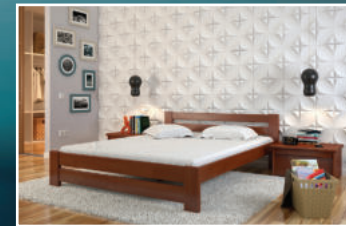

яблуна
локарно apple
locarno