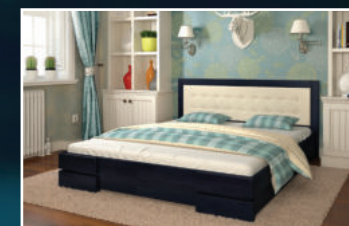

венге / wenge

Розмір спального місця:

довжина: 190, 200 см;

ширина: 120, 140, 160, 180 см.

Габаритні розміри:

довжина: +10,5 см до довжини спального місця;

ширина: +8 см до ширини спального місця.

Висота стійки від голови: 85 см.

Висота стійки від ніг: 28 см.

Порода деревини: сосна, бук.

Покриття: гіпоалергенний лак італійського виробництва.

Основа під матрац: ортопедичні ламелі шириною 5,3 см. Відстань між ламелями до 3,8 см.

Bed size:

length: 190, 200 cm;

width: 120, 140, 160, 180 cm.

Overall dimensions:

length: +10.5 cm to the length of the bed;

width: +8 cm to the width of the sleeping place.

Height of the stand from the head: 85 cm.

Height of footrest: 28 cm.

Wood species: pine, beech.

Coverage: Hypoallergenic lacquer of Italian manufacture.

Basement under the mattress: orthopedic lamellae with a width of 5.3 cm. The distance between the lamellae is up to 6 cm