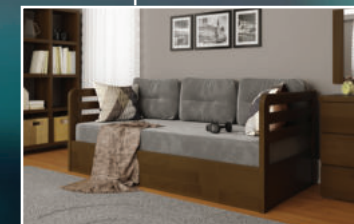

темний
горіх dark
walnut