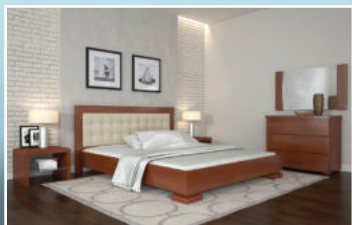

яблуна
локарно apple
locarno