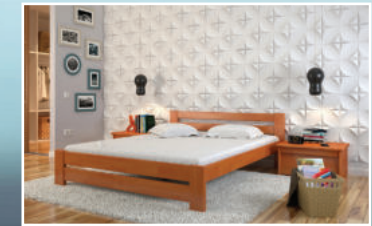

вільха / alder